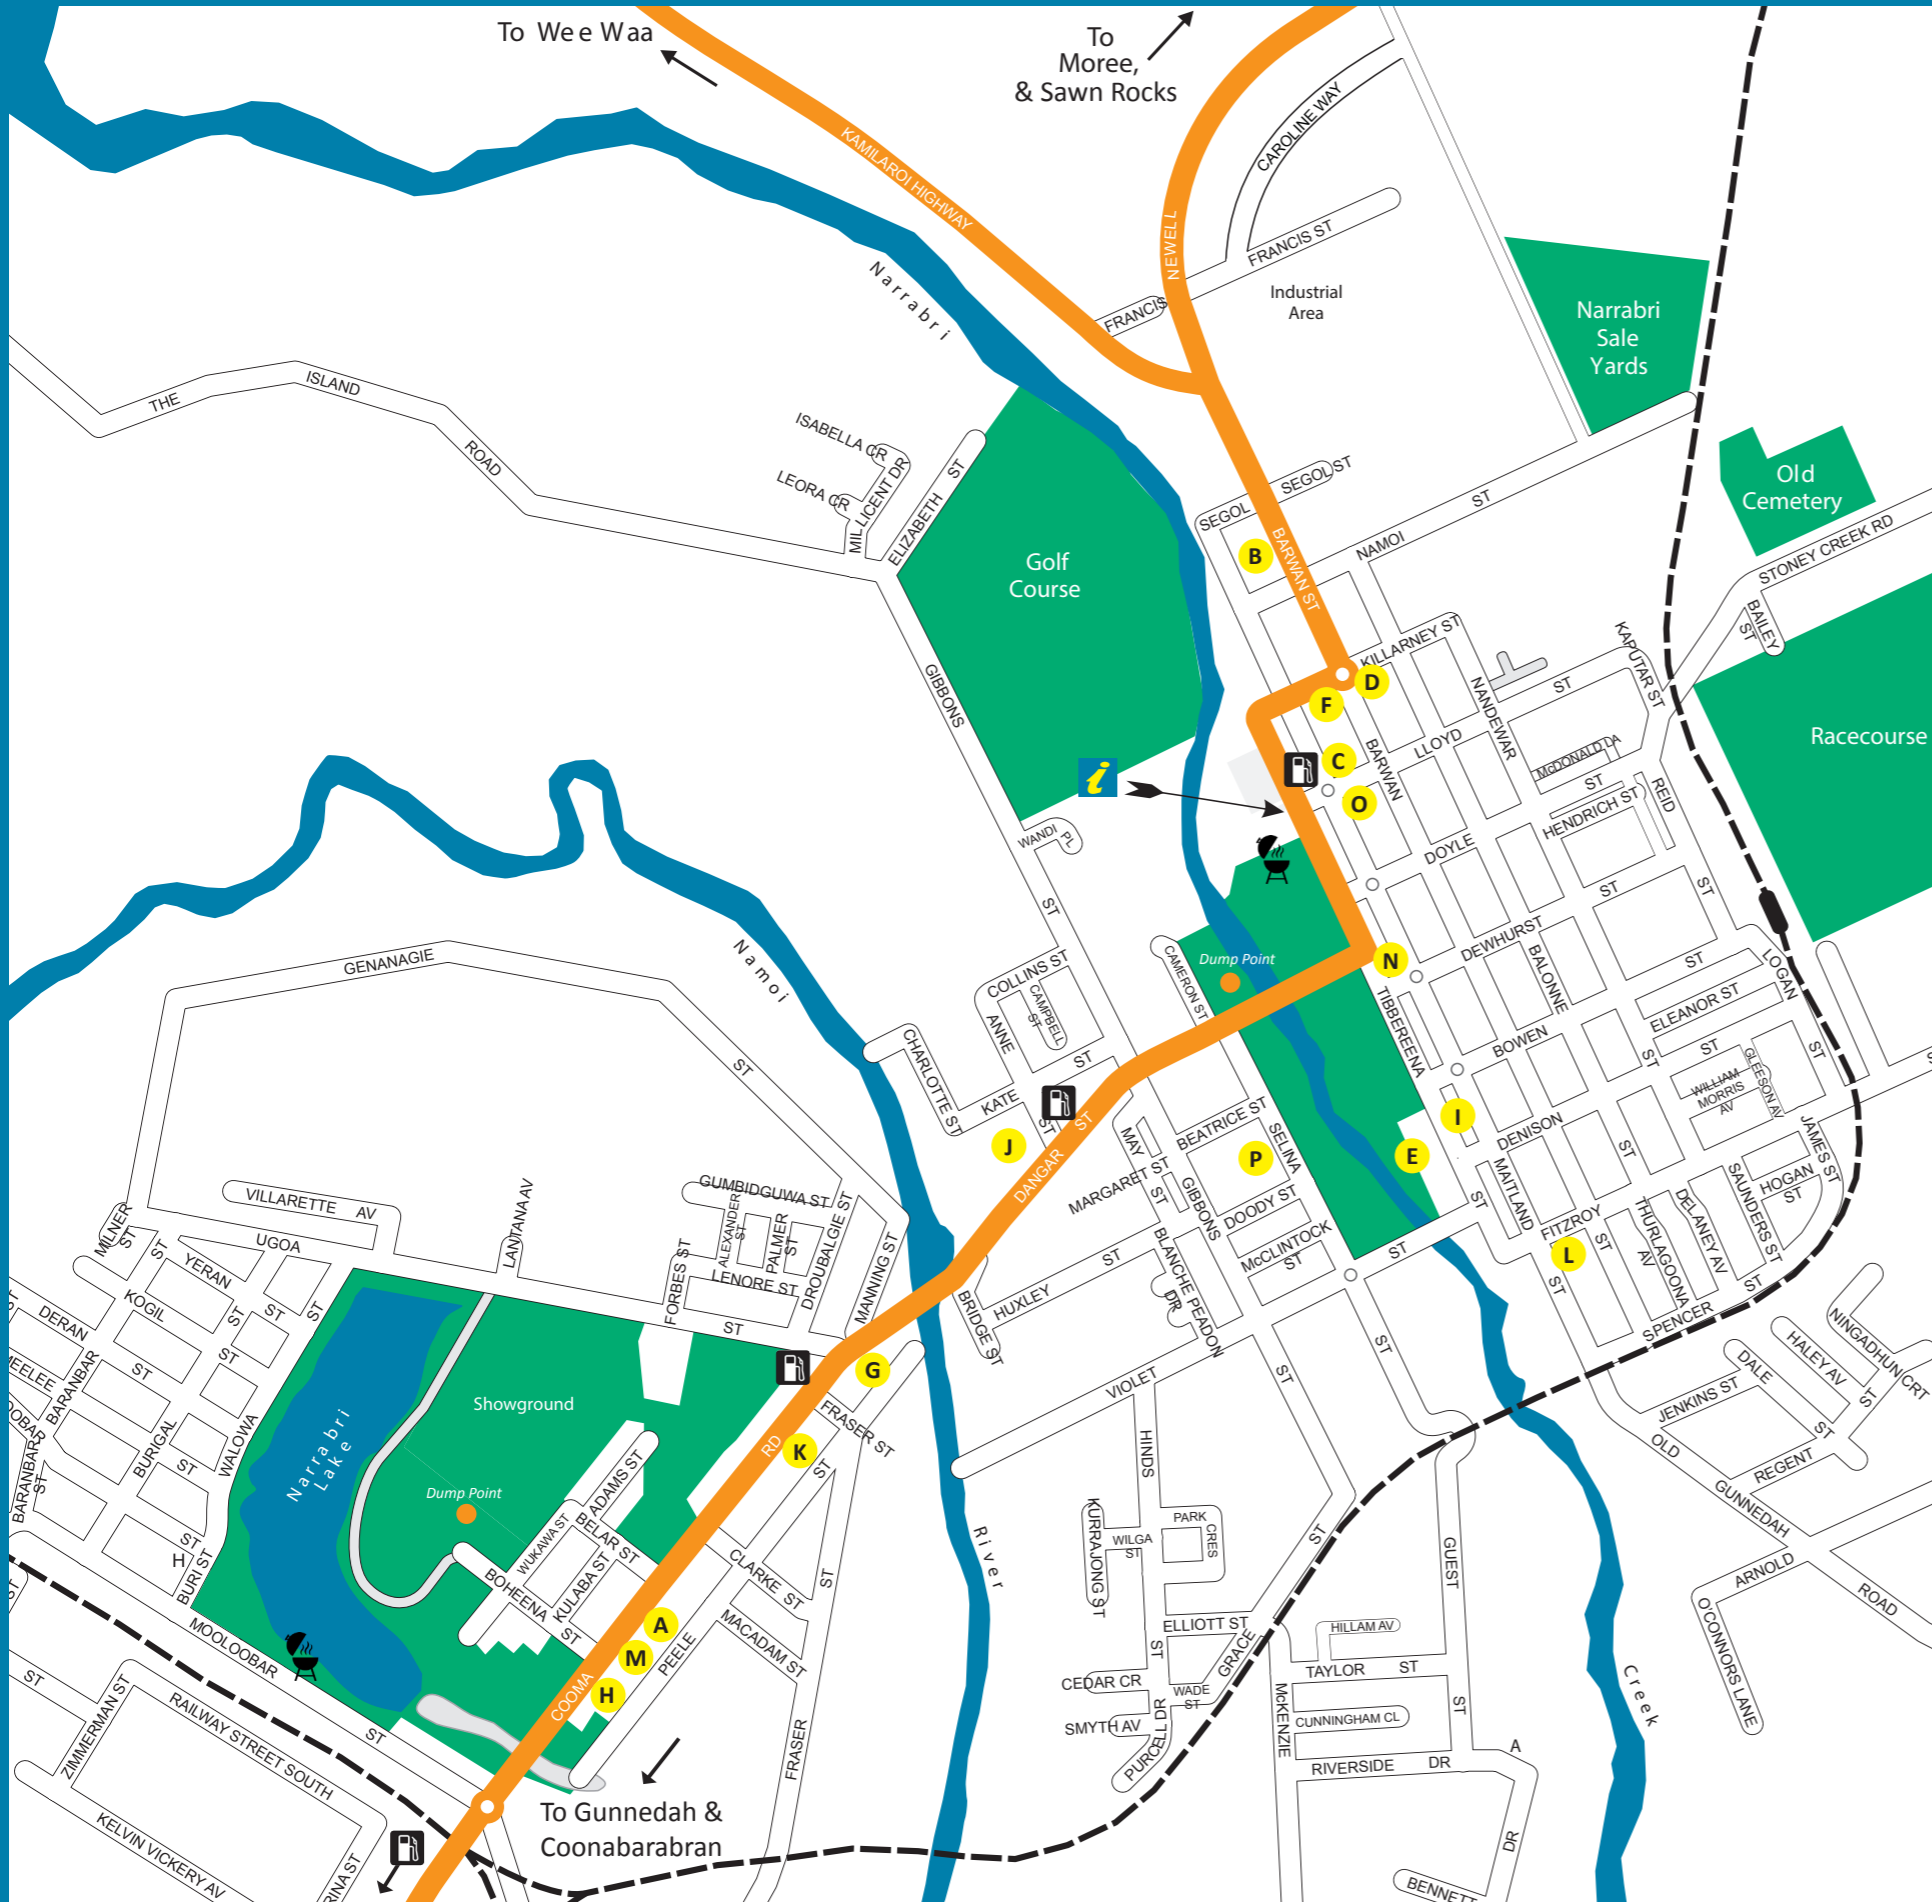

Narrabri Accommodation Map

www.visitnarrabri.com.au

MOTELS AND CARAVAN PARKS

- **A** **Aalbany Motor Inn** ★★★★★
  Newell Highway
  Phone: 02 6792 4211
  🚗 📶
- **B** **Aaron Inn** ★★★★★
  Barwan Street
  Phone: 02 6792 4000
  🚗 📶
- **C** **Adelong Motel** ★★★★★
  Maitland Street
  Phone: 02 6792 1488
  🚗 📶
- **D** **Bellview Motel** ★★★★★
  Barwan Street
  Phone: 02 6792 3844
  🚗 📶 🦿
- **E** **Big Sky Caravan Park** ★★★
  Tibbereena Street
  Phone: 02 6792 1294
  🐕 🚗 📶 🦿
- **F** **Club Motor Inn** ★★★★★
  Cnr Barwan & Killarney Street
  Phone: 02 6792 3191
  🚗 📶 🦿 🍴
- **G** **Highway Tourist Village** ★★★★★
  Newell Highway
  Phone: 02 6792 1438
  🐕 🚗 📶 🦿
- **H** **Kaputar Motel** ★★★
  Newell Highway
  Phone: 02 6792 1550
  🐕 🚗 📶
- **I** **Midtown Inn** ★★★★★
  Maitland Street
  Phone: 02 6792 2233
  🚗 📶 🦿 🍴

- **J** **Nandewar Motor Inn** ★★★★★
  Newell Highway
  Phone: 02 6792 1155
  🚗 📶 🦿 🍴
- **K** **Narrabri Motel & Caravan Park** ★★★
  Newell Highway
  Phone: 02 6792 2593
  🐕 🚗 📶
- **L** **Southern Cross Motel** ★★★★★
  Maitland Street
  Phone: 02 6792 3838
  🚗 📶 🦿
- **M** **Tommos Motor Lodge** ★★★
  Newell Highway
  Phone: 02 6792 1922
  🚗 📶

SERVICED APARTMENTS AND B&B'S

- **N** **Centre of Town B&B**
  87 Maitland Street
  Phone: 02 6792 5390
  🚗 📶 🍴
- **O** **Crossroads Hotel**
  Maitland Street
  Phone: 02 6792 5592
  🚗 📶 🦿 🍴
- **P** **Selina Street B&B**
  35A Selina Street
  Phone: 02 6792 6148
  🚗 📶 🍴

Businesses, phone numbers and other information printed in this guide could change without notice prior to printing.

- 🐕 Pet Friendly
- 🚗 Parking
- 📶 Wifi / Internet
- 🍴 Restaurant
- 🦿 Disabled Facility Room