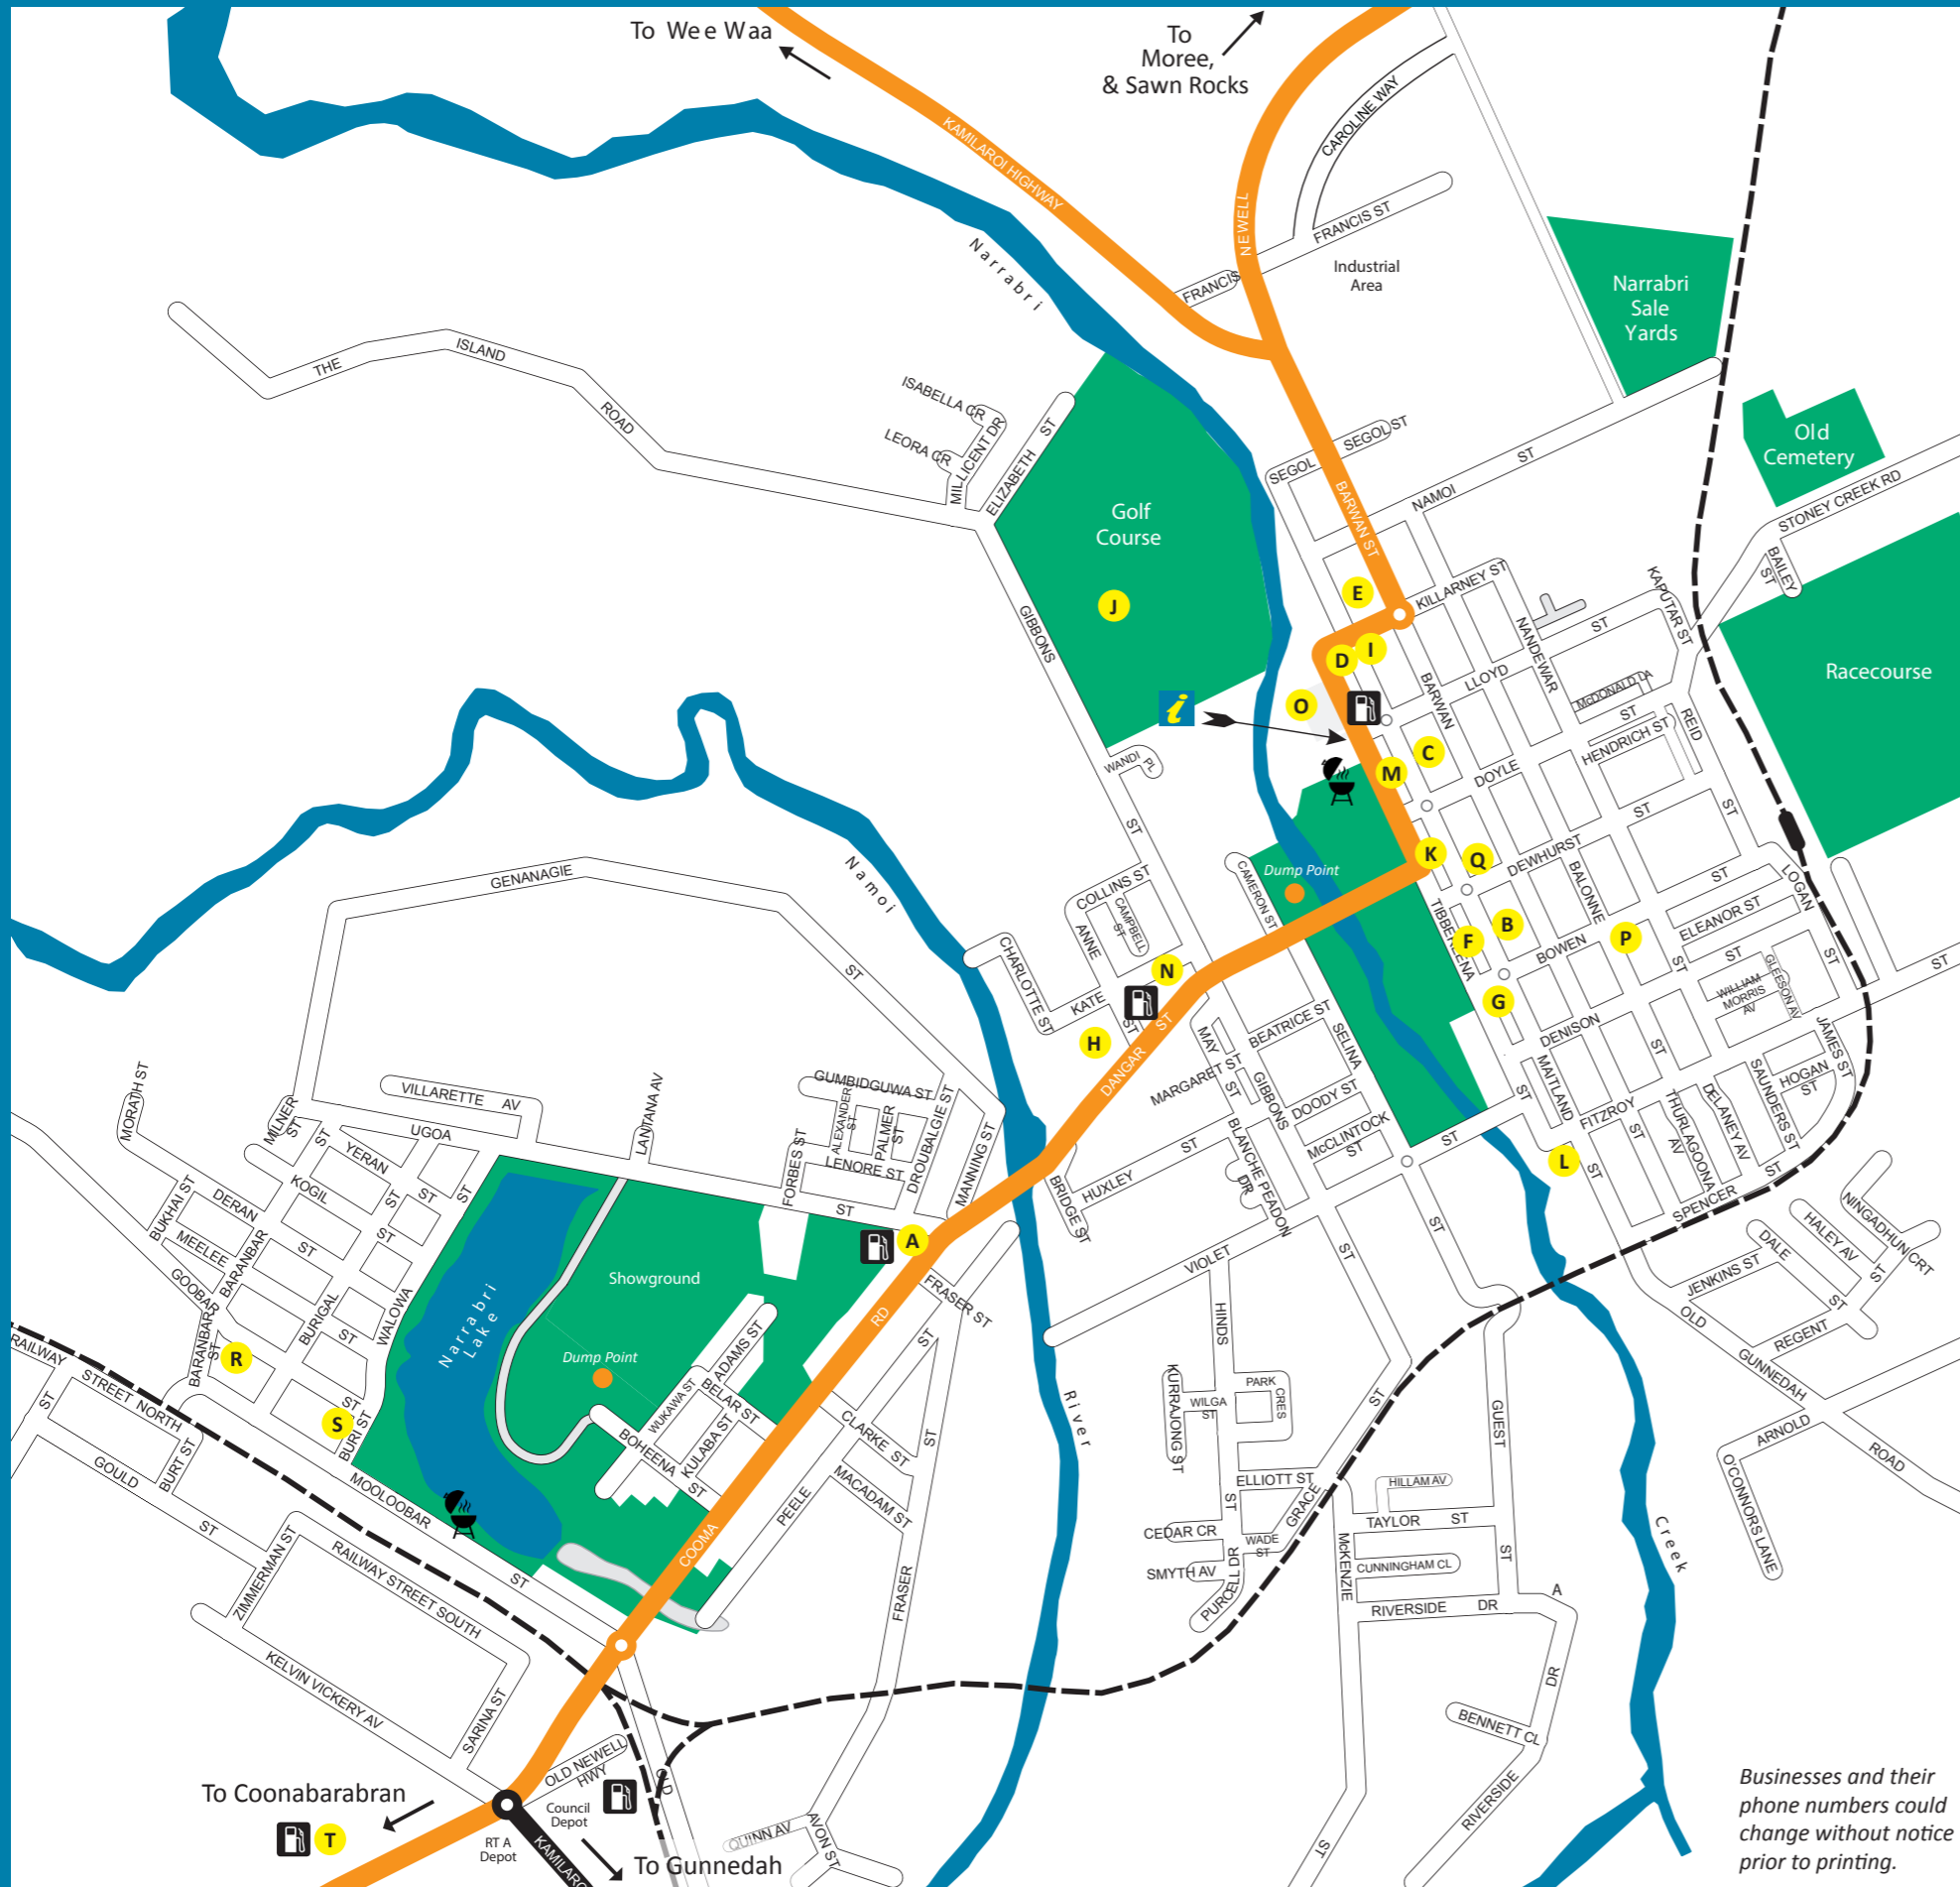

# Narrabri Eateries Map

[www.visitnarrabri.com.au](http://www.visitnarrabri.com.au)

- A** **B.P. Service Station**  
Takeaway Restaurant  
65 Cooma Road  
Phone: 02 6792 4427
- B** **Chans Chinese Restaurant**  
98 Maitland Street  
Phone: 02 6792 2654
- B** **Tattersalls Hotel Bistro**  
84 Maitland Street  
Phone: 02 6792 2007
- B** **OnLee Chinese Restaurant**  
64 Maitland Street  
Phone: 02 6792 4488
- C** **Crossroads Hotel Restaurant**  
170 Maitland Street  
Phone: 02 6792 5592
- C** **Maverick Café**  
142 Maitland Street  
Phone: 02 6792 1900
- C** **Tourist Hotel Bistro**  
142 Maitland Street  
Phone: 02 6792 2664
- D** **Kentucky Fried Chicken**  
193 Maitland Street  
Phone: 02 6792 3100
- E** **McDonald's Family Restaurant**  
Cnr Maitland and Killarney Street  
Phone: 02 6792 4396
- F** **Monteray Café**  
79 Maitland Street  
Phone: 02 6792 2097
- G** **Namoi Hotel Bistro**  
49 Maitland Street  
Phone: 02 6792 2147
- H** **Nandewar Motor Inn Restaurant**  
Cnr Newell Hwy and Anne Street  
Phone: 02 6792 1155
- I** **Narrabri Bowling Club Restaurant**  
176 Maitland Street  
Phone: 02 6792 2205
- J** **Narrabri Golf Club Bistro**  
Gibbons Street  
Phone: 02 6792 2344
- K** **One23 Café**  
123 Maitland Street  
Phone: 02 6792 5262
- K** **Pizza Joint**  
Maitland Street Arcade  
Phone: 02 6792 2900
- K** **Dominos Pizza**  
Tibbereena Street  
Phone: 02 6792 5380
- K** **Fiesta Fried Chicken**  
Tibbereena Street  
Phone: 02 6792 2311
- L** **RSL Club Outback Shack**  
7 Maitland Street  
Phone: 02 6792 5884
- M** **Subway**  
155 Maitland Street  
Phone: 02 6792 5853
- M** **Watson's Kitchen**  
151 Maitland Street  
Phone: 02 6792 1366
- N** **Thai Home Restaurant**  
39 Dangar Street  
Phone: 02 6792 4039
- O** **The Crossing Café**  
117 Newell Hwy  
Phone: 02 6792 4654
- P** **Thomas' Corner Store**  
36 Balonne Street  
Phone: 02 6792 2319
- Q** **T-Table Café**  
2/100 Maitland Street  
Phone: 02 6792 1860
- R** **Westlands Supermarket**  
Takeaway Restaurant  
23 Goobar Street  
Phone: 02 6792 1116
- S** **Wilga Hotel Bistro**  
1 Goobar Street  
Phone: 02 6792 2066
- T** **Shell Roadhouse**  
Newell Highway  
Phone: 02 6792 5164