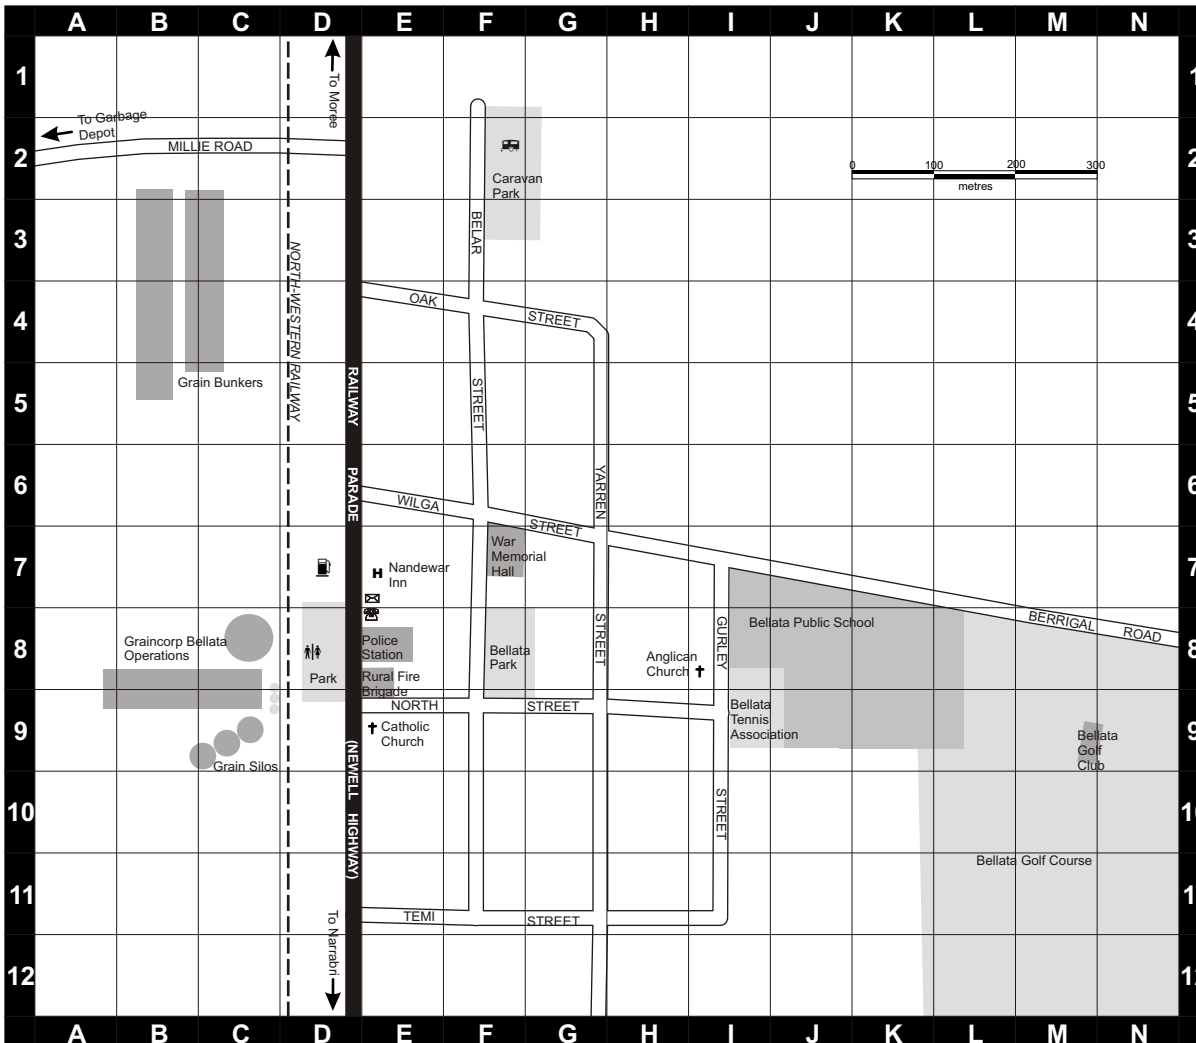

Township of BELLATA

LEGEND

Highway	
Road / Street	
Railway	
Park	
School, Other	
Church, Post Office	
Toilets, Telephone	
Hotel, Caravan Park	
Petrol Station	

STREET & FACILITY INDEX

Anglican Church.....	I8
Belar Street.....	F3
Berrigal Road.....	M8
Catholic Church.....	E9
Caravan Park.....	F2
Fire Brigade.....	E8
Grain Silos.....	C9
Grain Bunkers.....	B5
Graincorp Bellata Operations.....	B8
Golf Club.....	M9
Golf Course.....	M11
Gurley Street.....	I8
Millie Road.....	B2
Nandewar Inn.....	E7
North Street.....	E9
Newell Highway.....	D10
Oak Street.....	E4
Park.....	D8, F8
Petrol Station (24 hour).....	D7
Police Station.....	E8
Post Office.....	E7
Public School.....	J8
Public Telephone.....	E8
Public Toilets.....	D8
Railway.....	D4
Railway Parade.....	D5
Temi Street.....	E11
Tennis Association.....	I9
War Memorial Hall.....	F7
Wilga Street.....	E6
Yarren Street.....	G6

Reproduction by permission from Narrabri Shire Council only
 Version 1.0 Bellata_A6.cdr / 24-06-2005